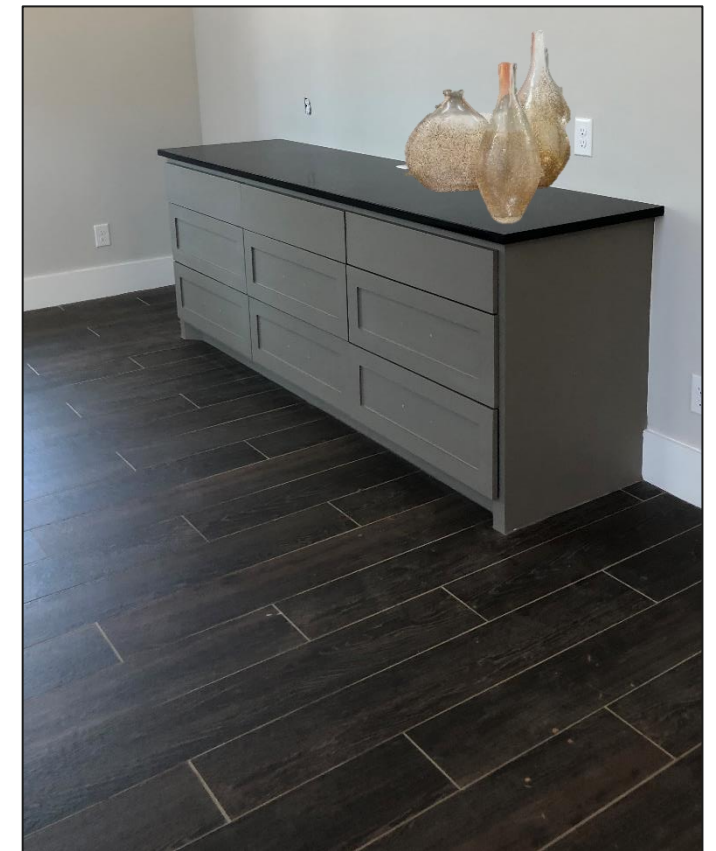

Lake Villa 2

BJN Spec

MONARCH & MAKER
DESIGN STUDIO

2610 TECHNOLOGY FOREST BLVD. | THE WOODLANDS, TEXAS 77381

Lake Villa 2

BJN Spec | DESIGN SELECTIONS

VIEW OF ENTRY

RUG

COUNTER STOOLS

KITCHEN SHELVES & ISLAND ACCESSORIES

Lake Villa 2

BJN Spec | DESIGN SELECTIONS

GREAT ROOM

Lake Villa 2

BJN Spec | DESIGN SELECTIONS

DINING

VIEW OF DINING HUTCH