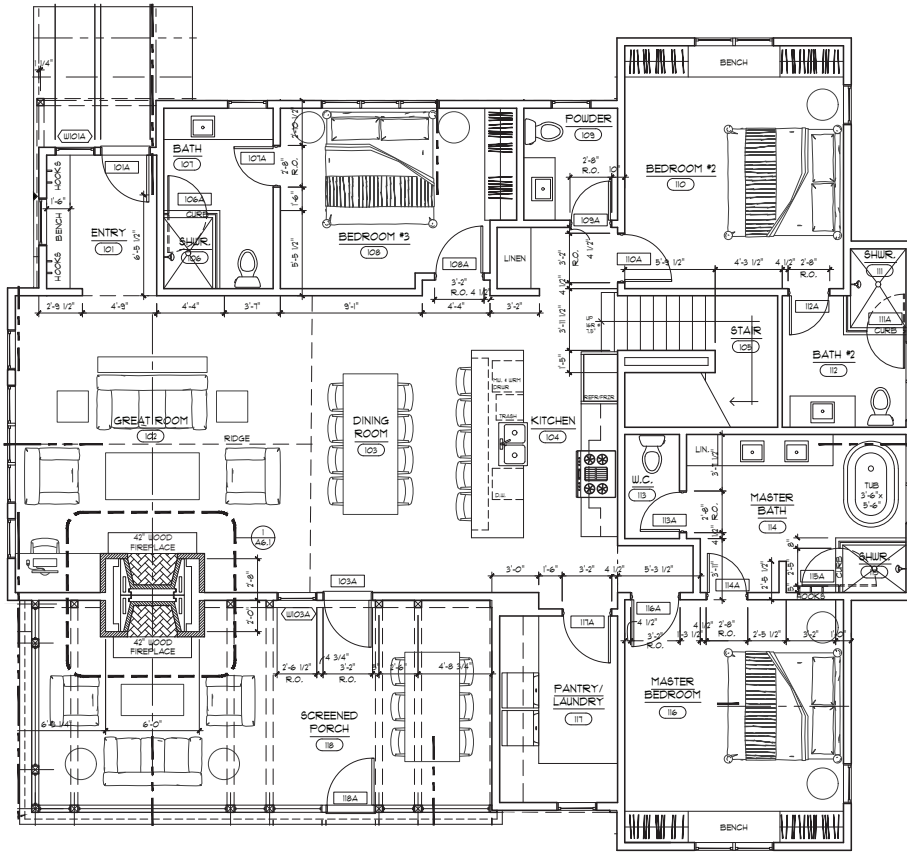

BLUEJACK
NATIONAL

CYPRESS COTTAGE

Main Level

Upper Level

4 Bedrooms
4 Baths

CYPRESS COTTAGE

LIVING AREA: 2,181 sq. ft.
MAIN LEVEL: 2,605 sq. ft.
UPPER LEVEL: 679 sq. ft.

Front Elevation

Rear Elevation

4 Bedrooms
4 Baths

CYPRESS COTTAGE

LIVING AREA: 2,181 sq. ft.
MAIN LEVEL: 2,605 sq. ft.
UPPER LEVEL: 679 sq. ft.