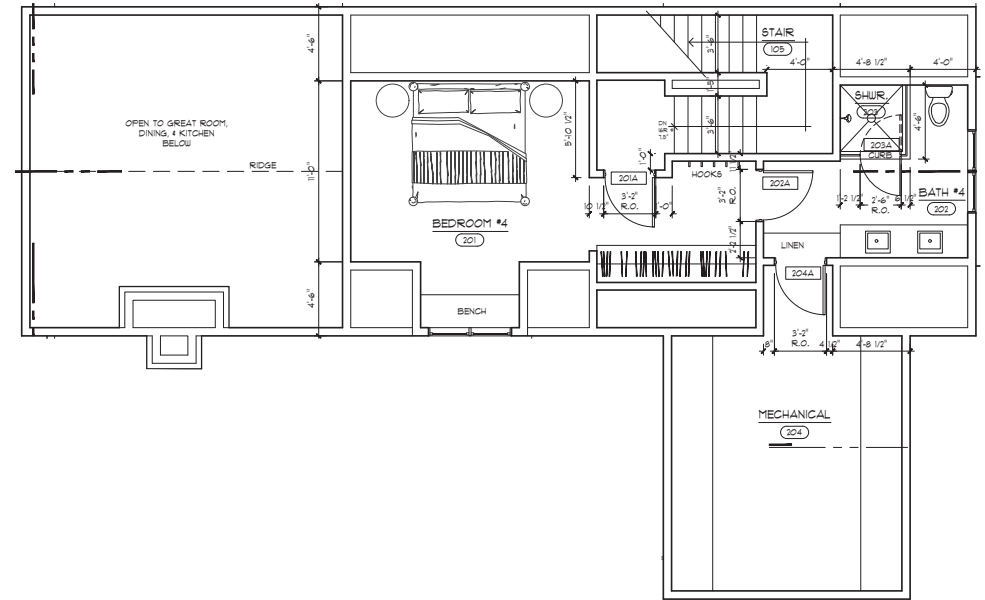

BLUEJACK
NATIONAL

CYPRESS COTTAGE

Main Level

Upper Level

4 Bedrooms
4 Baths

CYPRESS COTTAGE

LIVING AREA: 2,181 sq. ft.
MAIN LEVEL: 2,605 sq. ft.
UPPER LEVEL: 679 sq. ft.

Front Elevation

Rear Elevation

4 Bedrooms
4 Baths

CYPRESS COTTAGE

LIVING AREA: 2,181 sq. ft.
MAIN LEVEL: 2,605 sq. ft.
UPPER LEVEL: 679 sq. ft.