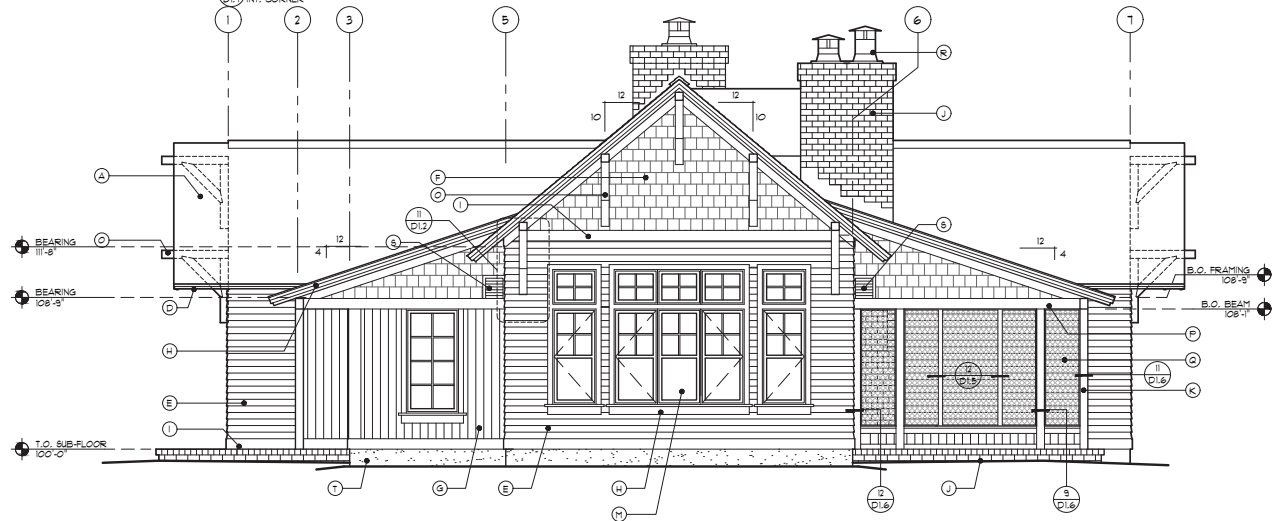

BLUEJACK
NATIONAL

CYPRESS COTTAGE

Main Level

Upper Level

4 Bedrooms
4 Baths

CYPRESS COTTAGE

LIVING AREA: 2,181 sq. ft.
MAIN LEVEL: 2,605 sq. ft.
UPPER LEVEL: 679 sq. ft.

Front Elevation

Rear Elevation

4 Bedrooms
4 Baths

CYPRESS COTTAGE

LIVING AREA: 2,181 sq. ft.
MAIN LEVEL: 2,605 sq. ft.
UPPER LEVEL: 679 sq. ft.