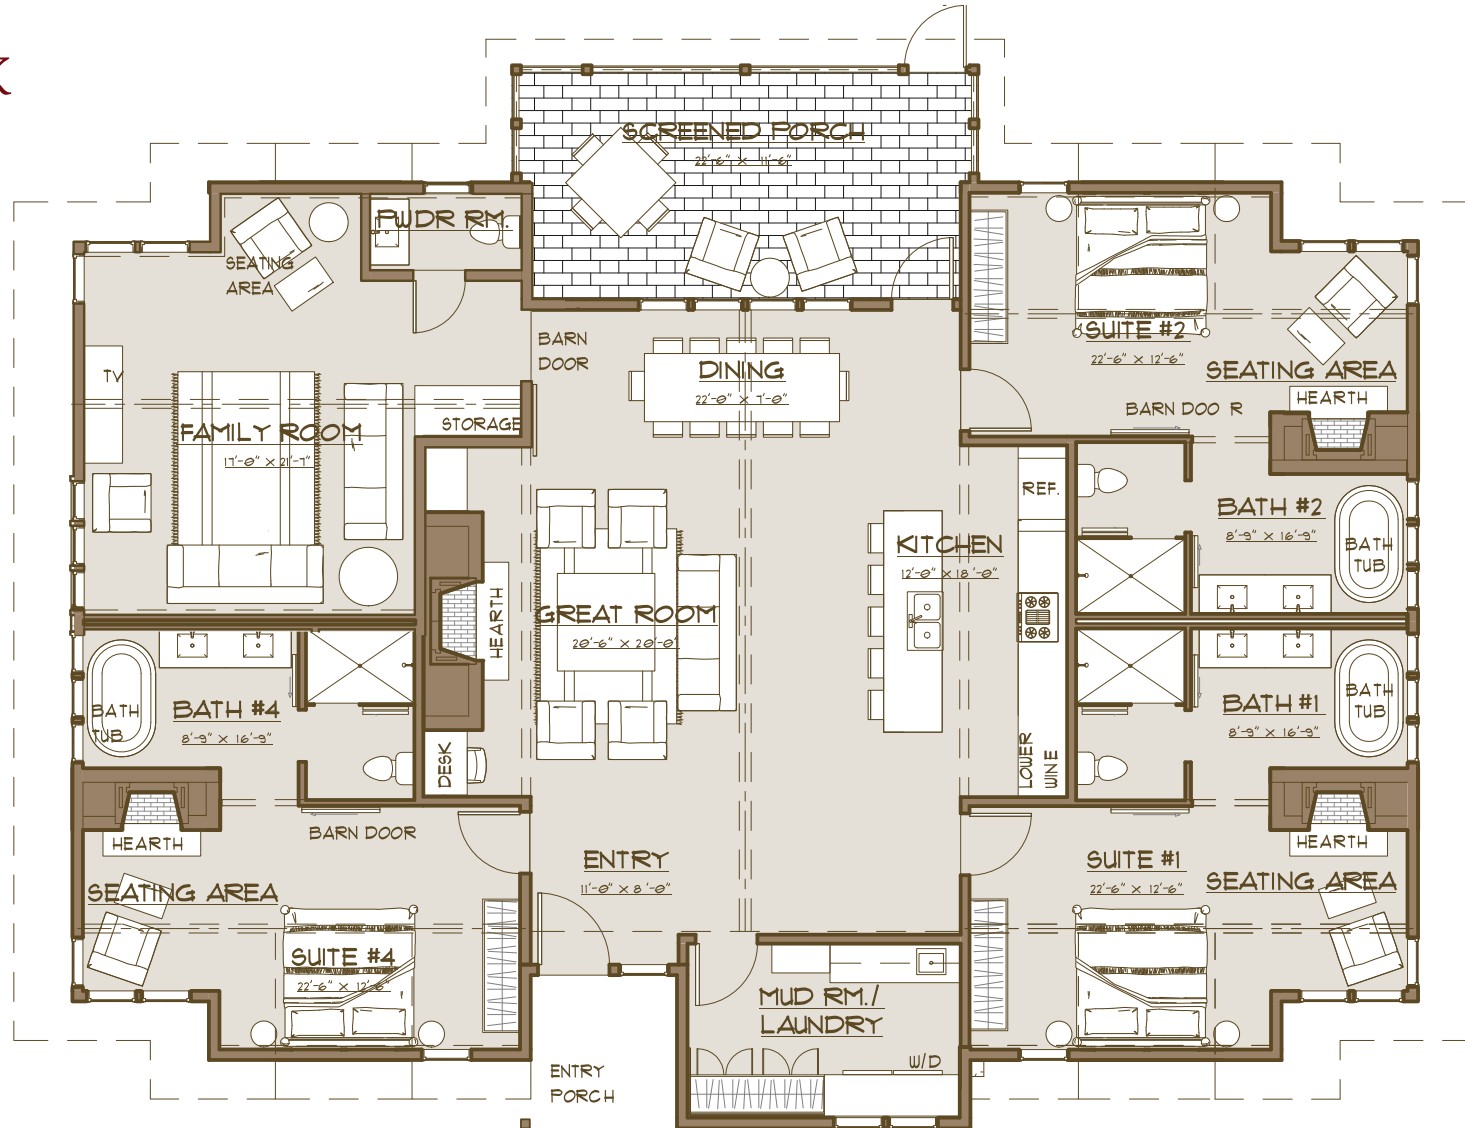

4 Bedrooms
4 Baths

SUNDAY HOME

LIVING AREA: 2,832 sq. ft. plus Porch
GARAGE SUITE: 560 sq. ft.

3 Bedrooms
3 1/2 Baths

SUNDAY HOME

LIVING AREA: 2,832 sq. ft. plus Porch
GARAGE SUITE: 560 sq. ft.