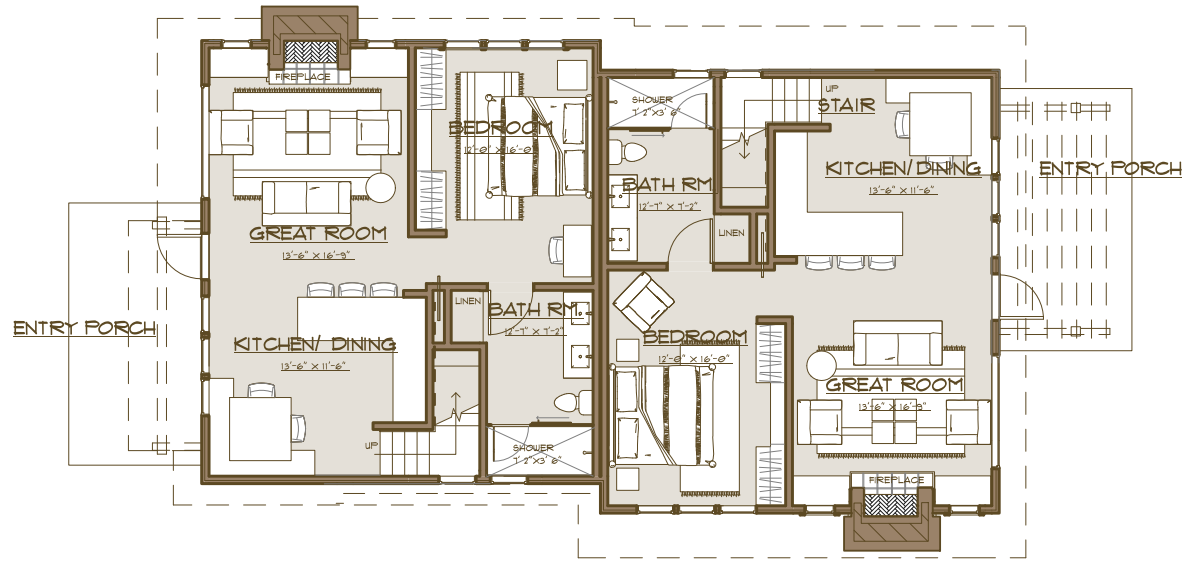

1 Bedroom  
 1 1/2 Baths

## MEMBER SUITE

LIVING AREA: 810 sq. ft.

*Main Level*

*Upper Level*

2 Bedrooms  
2 Baths

## MEMBER SUITE

LIVING AREA: 1,140 sq. ft.  
MAIN LEVEL: 810 sq. ft.  
UPPER LEVEL: 330 sq. ft.