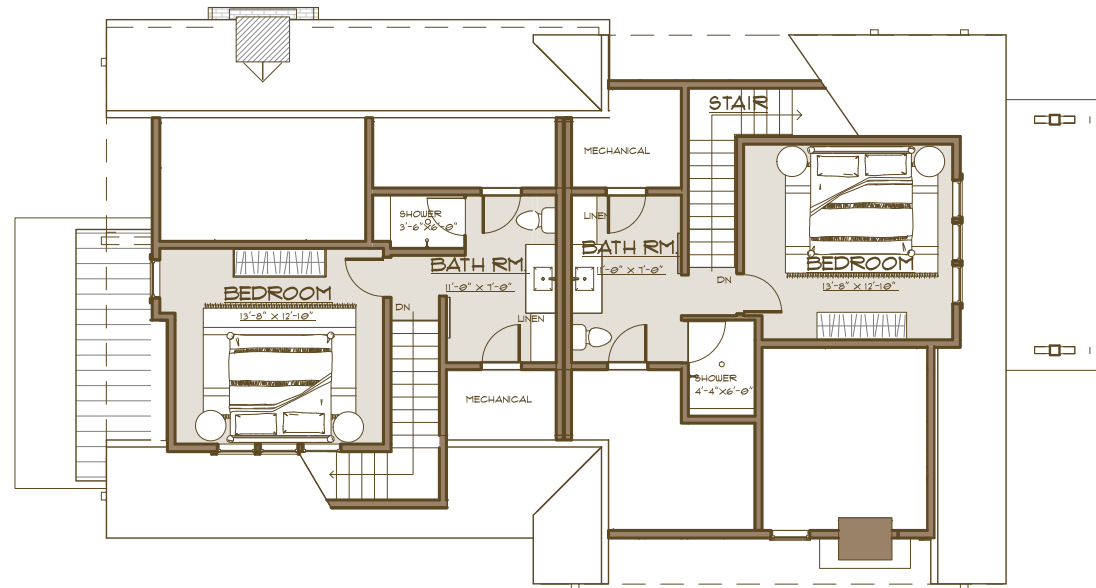

1 Bedroom  
 1 1/2 Baths

## MEMBER SUITE

LIVING AREA: 810 sq. ft.

*Main Level*

*Upper Level*

2 Bedrooms  
2 Baths

## MEMBER SUITE

LIVING AREA: 1,140 sq. ft.  
MAIN LEVEL: 810 sq. ft.  
UPPER LEVEL: 330 sq. ft.