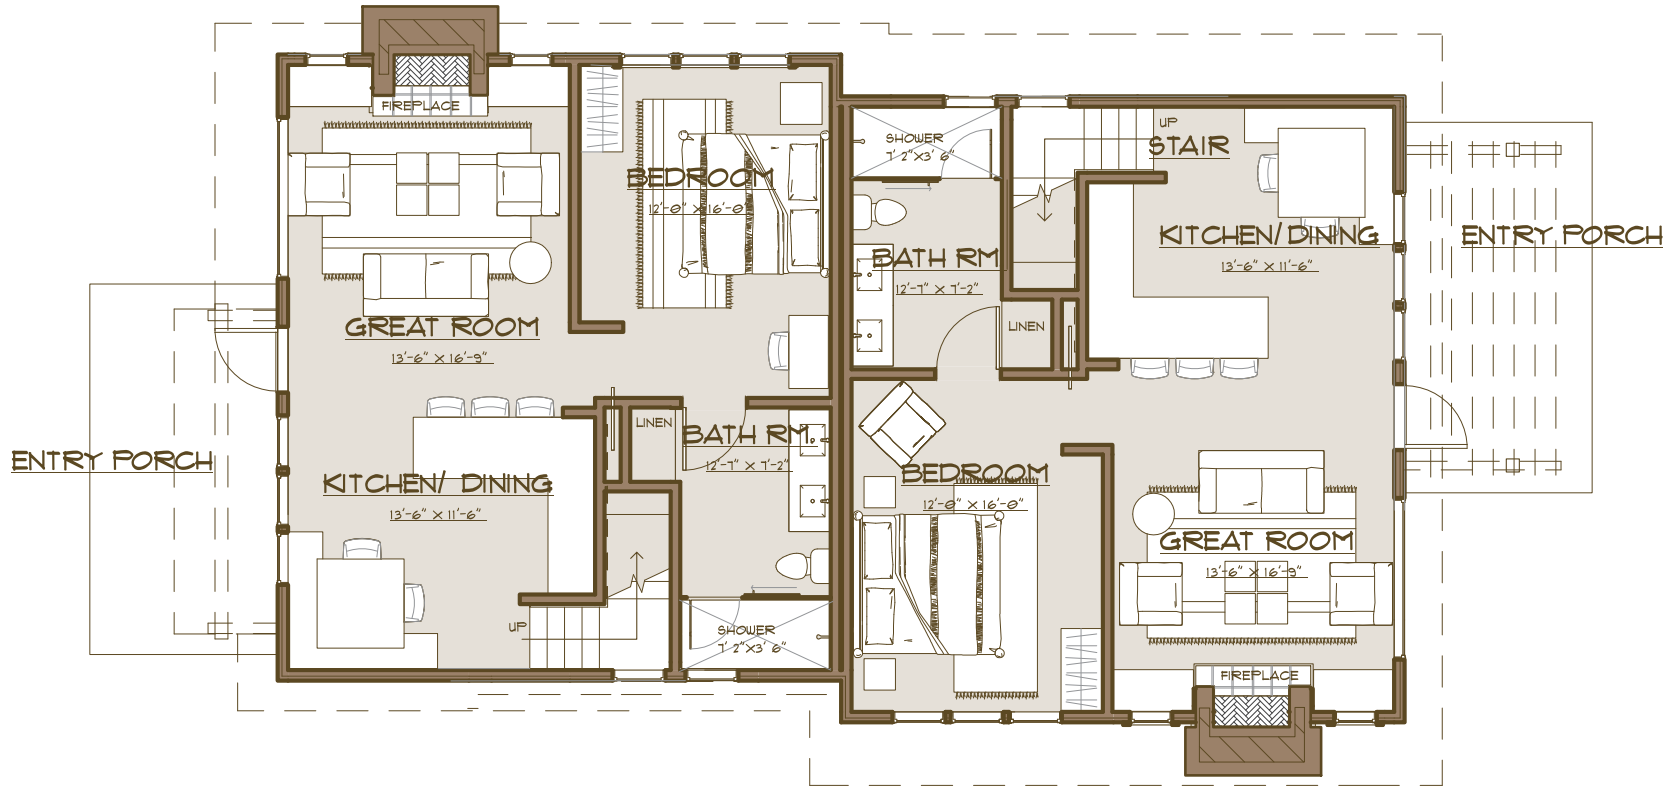

BLUEJACK NATIONAL

MEMBER SUITE

Main Level

2 Bedrooms
2 Baths

MEMBER SUITE

LIVING AREA: 1,140 sq. ft.
 MAIN LEVEL: 810 sq. ft.
 UPPER LEVEL: 330 sq. ft.

Upper Level

2 Bedrooms
2 Baths

MEMBER SUITE

LIVING AREA: 1,140 sq. ft.
 MAIN LEVEL: 810 sq. ft.
 UPPER LEVEL: 330 sq. ft.