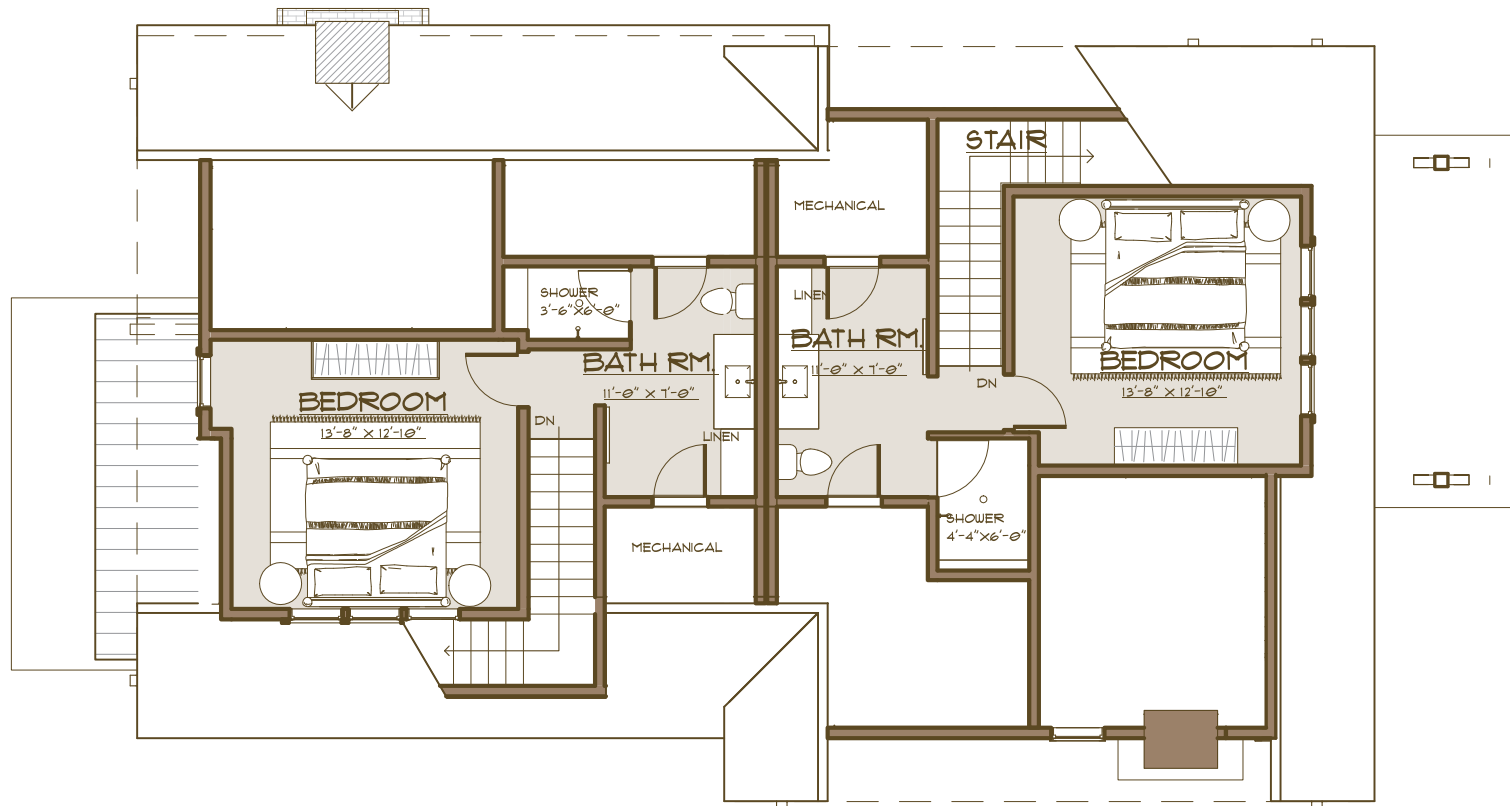

BLUEJACK NATIONAL

MEMBER SUITE

Main Level

2 Bedrooms
2 Baths

MEMBER SUITE

LIVING AREA: 1,140 sq. ft.
 MAIN LEVEL: 810 sq. ft.
 UPPER LEVEL: 330 sq. ft.

Upper Level

2 Bedrooms
2 Baths

MEMBER SUITE

LIVING AREA: 1,140 sq. ft.
 MAIN LEVEL: 810 sq. ft.
 UPPER LEVEL: 330 sq. ft.